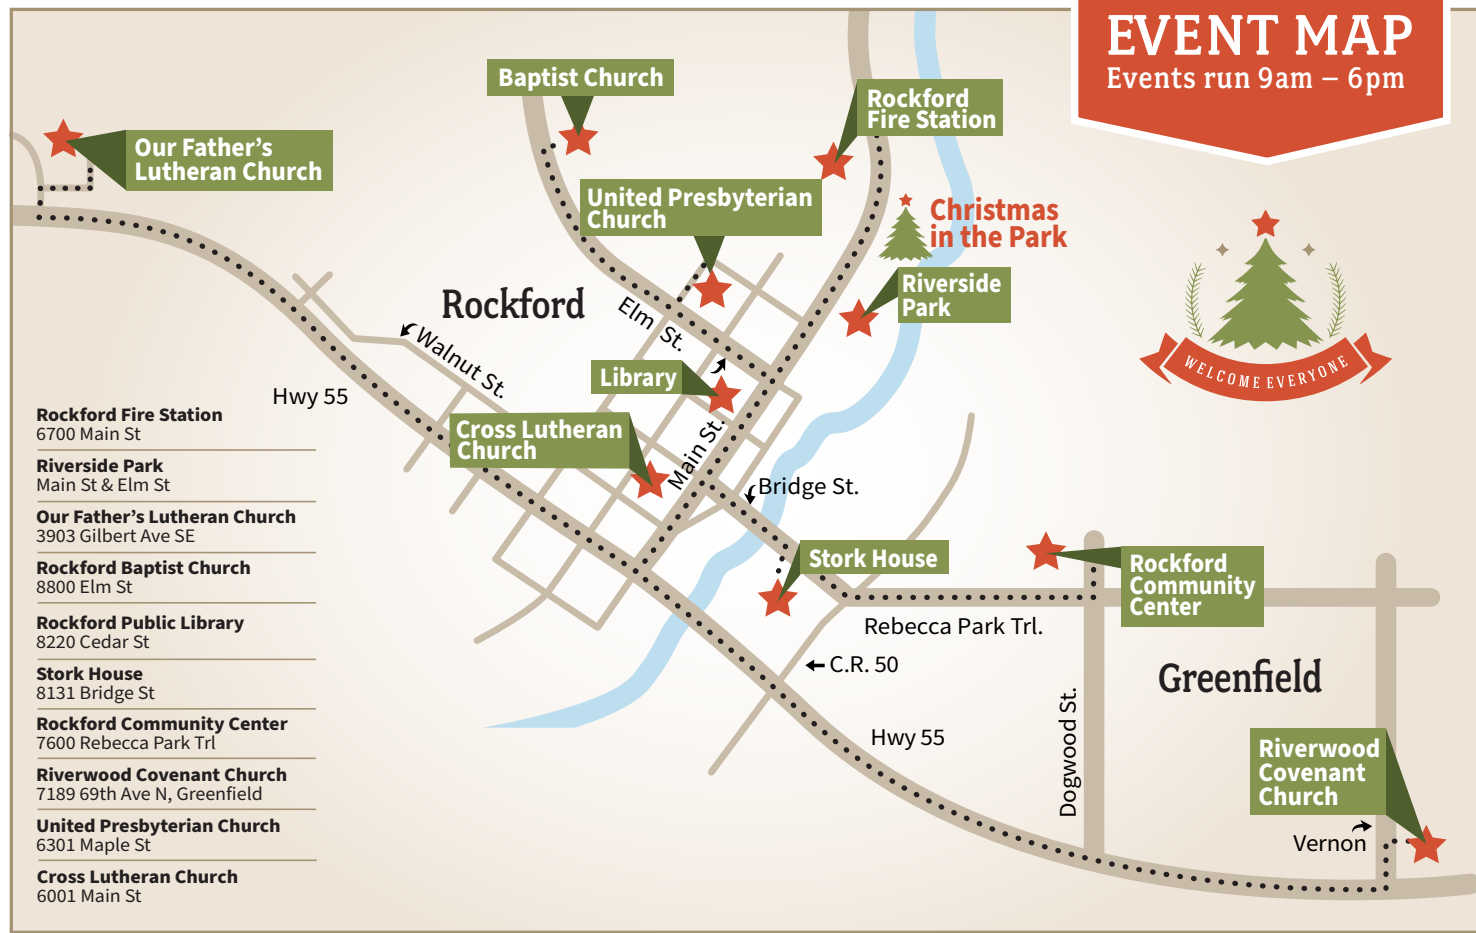

Event details have been brought to your home this year thanks to:

**EVENT MAP**  
Events run 9am - 6pm

Since RiverWorks began in 2009, the heart of our organization is *Community Helping Community*.

**Our Mission** | Meeting the local needs of hunger, affordable quality goods and community building. We envision a connected community creating hope and a quality of life in which all people thrive.

**Have time between events?**  
**Stop by the RiverWorks Thrift Store**  
Open 10 am - 4 pm  
7945 Hwy 55, Rockford, MN 55373

**Free Horse & Wagon Rides**  
**1 - 5 pm** From the park to tour the Stork House. Sponsored by Rockford Lions Club.